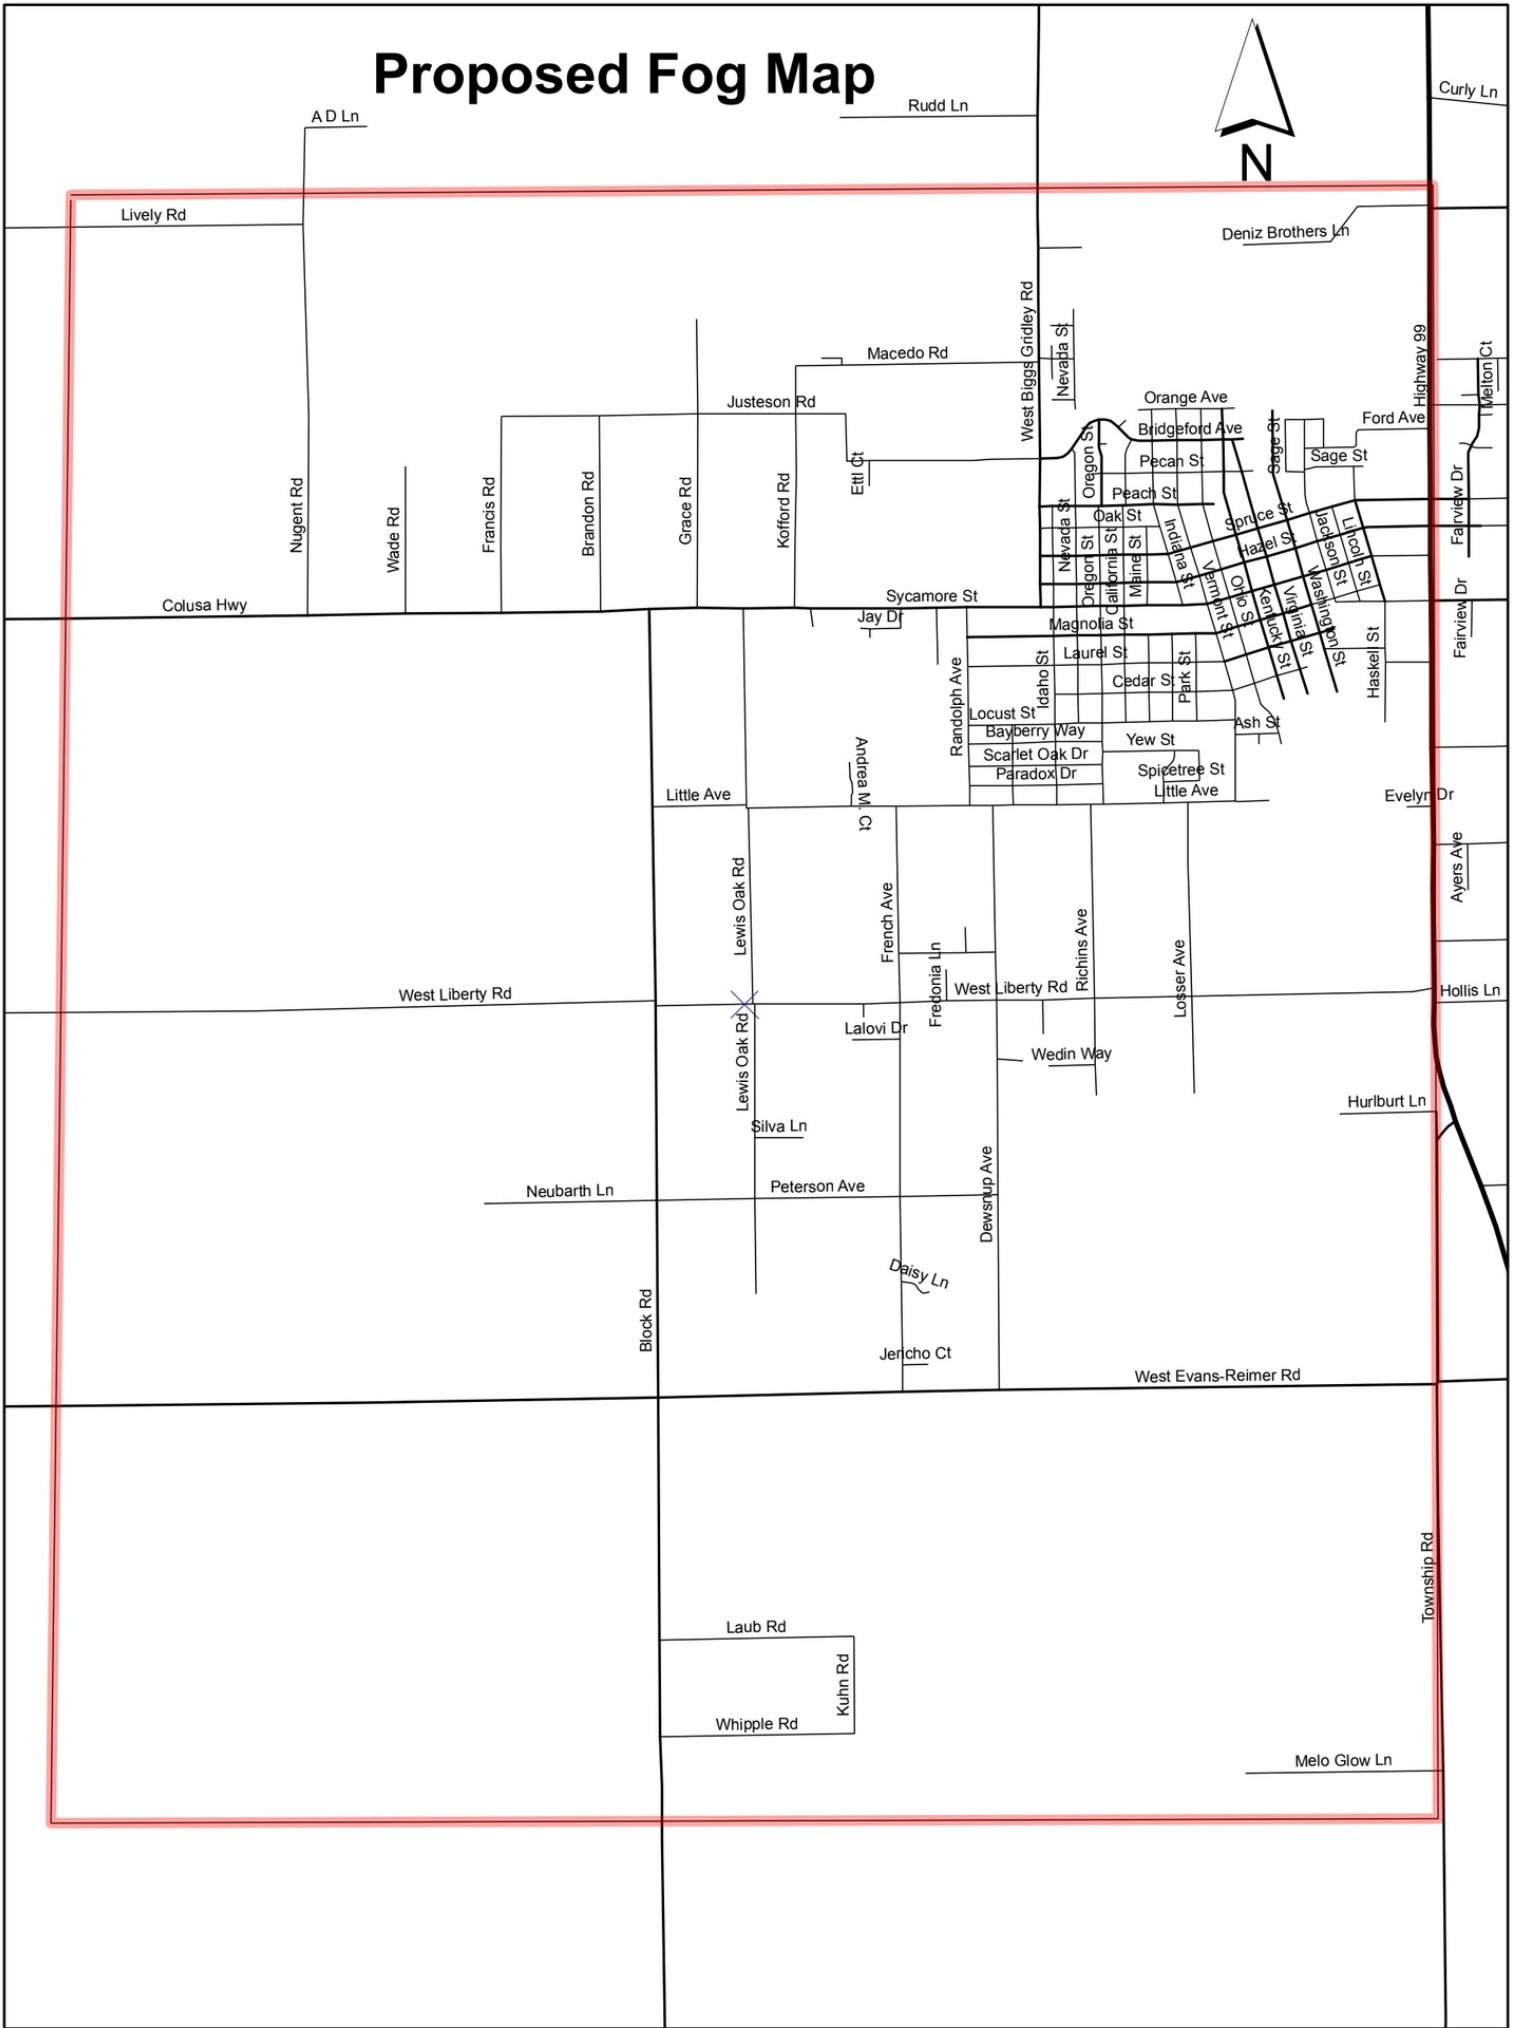

# Proposed Fog Map

Curly Ln

Lively Rd

AD Ln

Rudd Ln

Deniz Brothers Ln

Colusa Hwy

Nugent Rd

Oregon St

Peach St

Oak St

California St

Maine St

Indiana St

Virginia St

Kentucky St

Washington St

Illinois St

Missouri St

Wisconsin St

Minnesota St

Michigan St

Ohio St

South Dakota St

North Dakota St

Montana St

Wyoming St

Idaho St

Utah St

Arizona St

California St

Nevada St